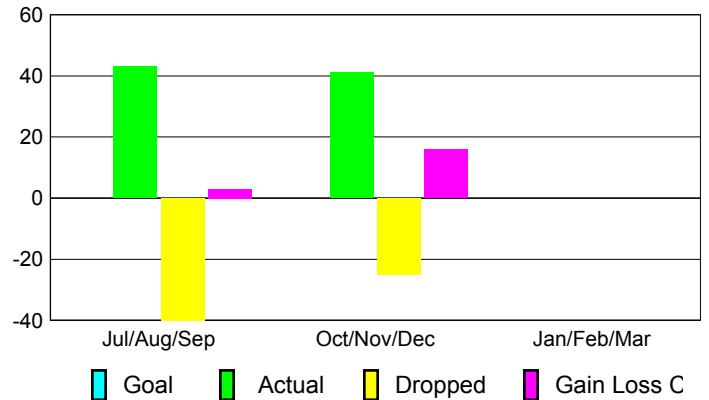

### YTD Status Quo Clubs 2012-2013

Status Quo Clubs Compared to Status Quo Members

## MEMBERSHIP

**Membership Results  
2012-2013**

**Membership  
2011-2012**

Month	Net Memb Goal	Actual New Memb	Actual Dropped Memb	Gain/Loss of Memb	Gain/Loss of Memb
Jul/Aug/Sep		43	-40	3	-27
Oct/Nov/Dec		41	-25	16	-8
Jan/Feb/Mar					6
<b>Totals</b>		<b>84</b>	<b>-65</b>	<b>19</b>	<b>-29</b>

### Membership Results 2012-2013

Goal, New, Dropped, Gain/Loss

### Comparison of Membership Gain/Loss

Current Year Compared to the Previous Year