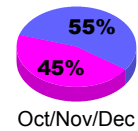

Gender Comparison 2012-2013

Jan/Feb/Mar

Male

Female