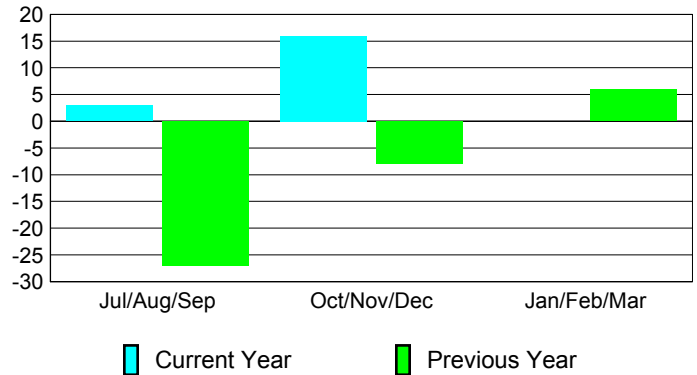

Gender Comparison 2012-2013

Jan/Feb/Mar

Male

Female