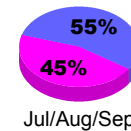

Gender Comparison 2012-2013

Jan/Feb/Mar

Male

Female